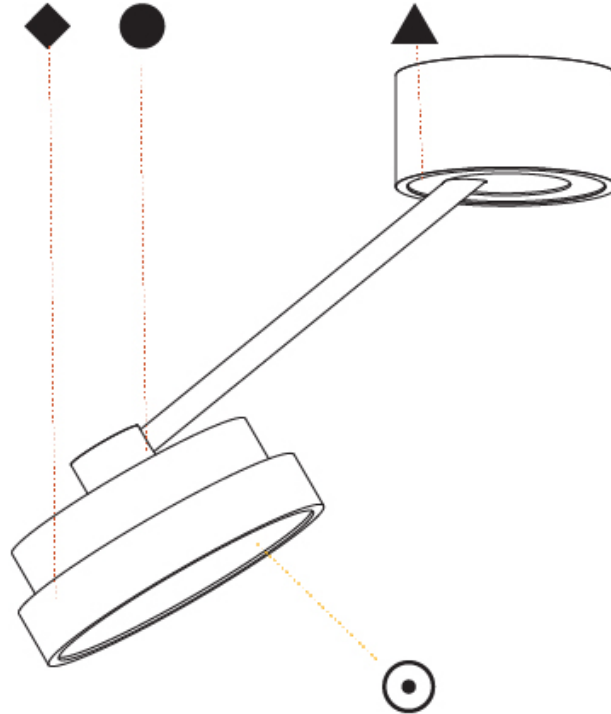

SIGN DIVA DANCER KORONA SUSPENSION

A300043-

PROJECT	_____
TYPE	_____
SPECIFIER	_____
QUANTITY	_____
DATE	_____

A