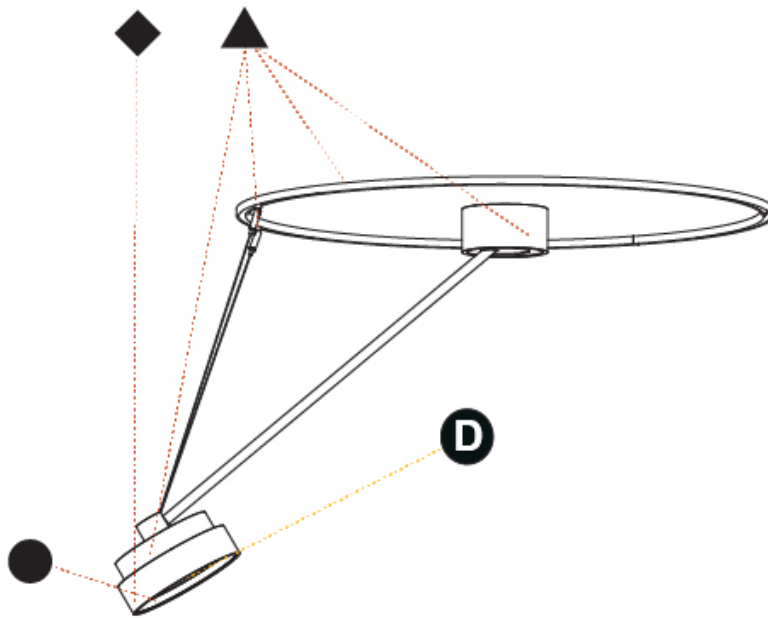

SIGN DIVA DANCER KORONA SUSPENSION

A30878-

PROJECT

TYPE

SPECIFIER

QUANTITY

DATE